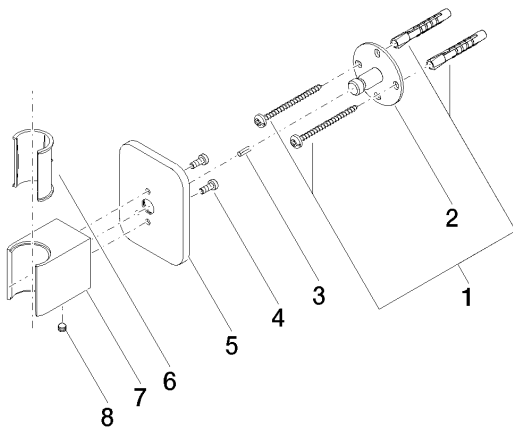

Bathtub - Lissé

Wall bracket - polished chrome

Article number: 28 050 845-00

- Flange 2-3/8" x 3-1/8"

polished chrome

Discontinued items available to order until 31.12.9999

Dimensional drawing

mm [inches]

All dimensions in mm / inch = mm x 0,0394

Bathtub - Lissé

Wall bracket - polished chrome

Article number: 28 050 845-00

Bathtub - Lissé

Wall bracket - polished chrome

Article number: 28 050 845-00

Other surface finishes

Spare parts list

Number	Item Number	Designation	Number of units
1	05 30 31 025 00 90	fixing set	1
2	09 30 11 041 90	disc	1
3	09 31 11 026 90	pin	1
4	09 30 30 054 90	screw	2
5	09 27 84 022-00	rosette	1
6	09 18 40 078 90	sleeve	1
7	09 17 20 035-00	holder	1
8	04 31 11 112 00 90	pin	1