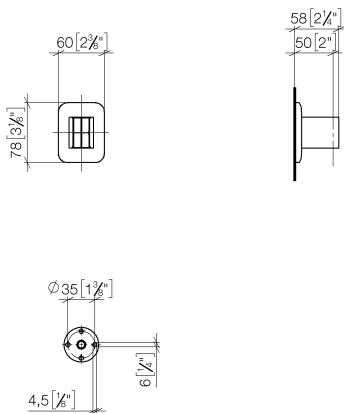

Bathtub - Lissé

Wall bracket - polished chrome

Article number: 28 050 845-00

- Flange 2-3/8" x 3-1/8"

polished chrome

Discontinued items available to order until 31.12.9999

Dimensional drawing

mm [inches]

All dimensions in mm / inch = mm x 0,0394

Bathtub - Lissé

Wall bracket - polished chrome

Article number: 28 050 845-00

Bathtub - Lissé

Wall bracket - polished chrome

Article number: 28 050 845-00

Other surface finishes

Spare parts list

Number	Item Number	Designation	Number of units
1	05 30 31 025 00 90	fixing set	1
2	09 30 11 041 90	disc	1
3	09 31 11 026 90	pin	1
4	09 30 30 054 90	screw	2
5	09 27 84 022-00	rosette	1
6	09 18 40 078 90	sleeve	1
7	09 17 20 035-00	holder	1
8	04 31 11 112 00 90	pin	1